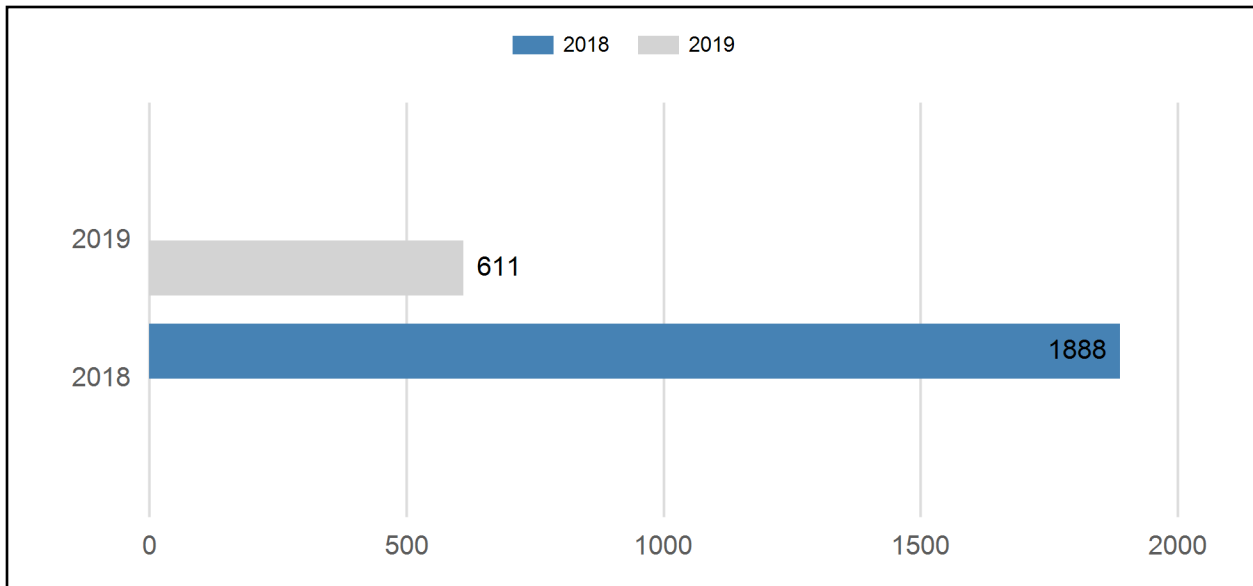

1st Quarter Complaint Comparison

This table shows the total complaints received in the "local" area for this quarter along with a comparison of the same quarter the previous year.