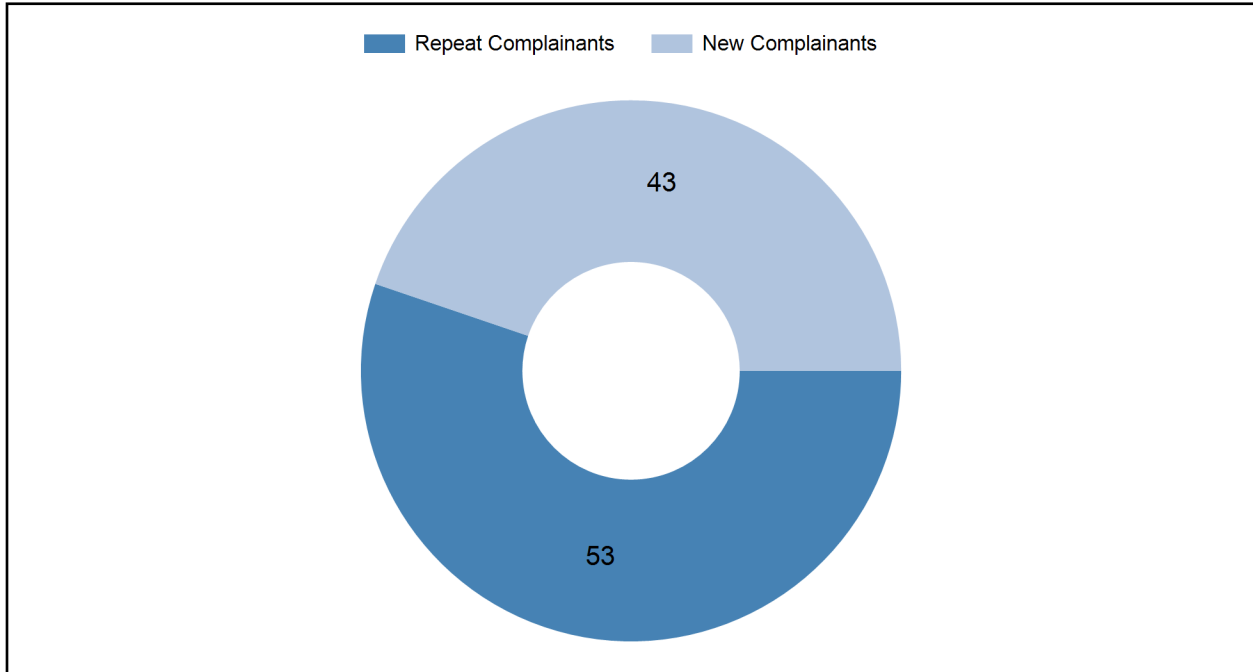

Quarterly Noise Report

January 1 through March 31, 2019

Total Complainant Summary

Year-Quarter	Complainants (Repeat)	Complainants (New)	Total	Percent New
2019 - Qtr 1	53	43	96	45%

This table reflects the number of complainants for "local" complaints received this quarter.