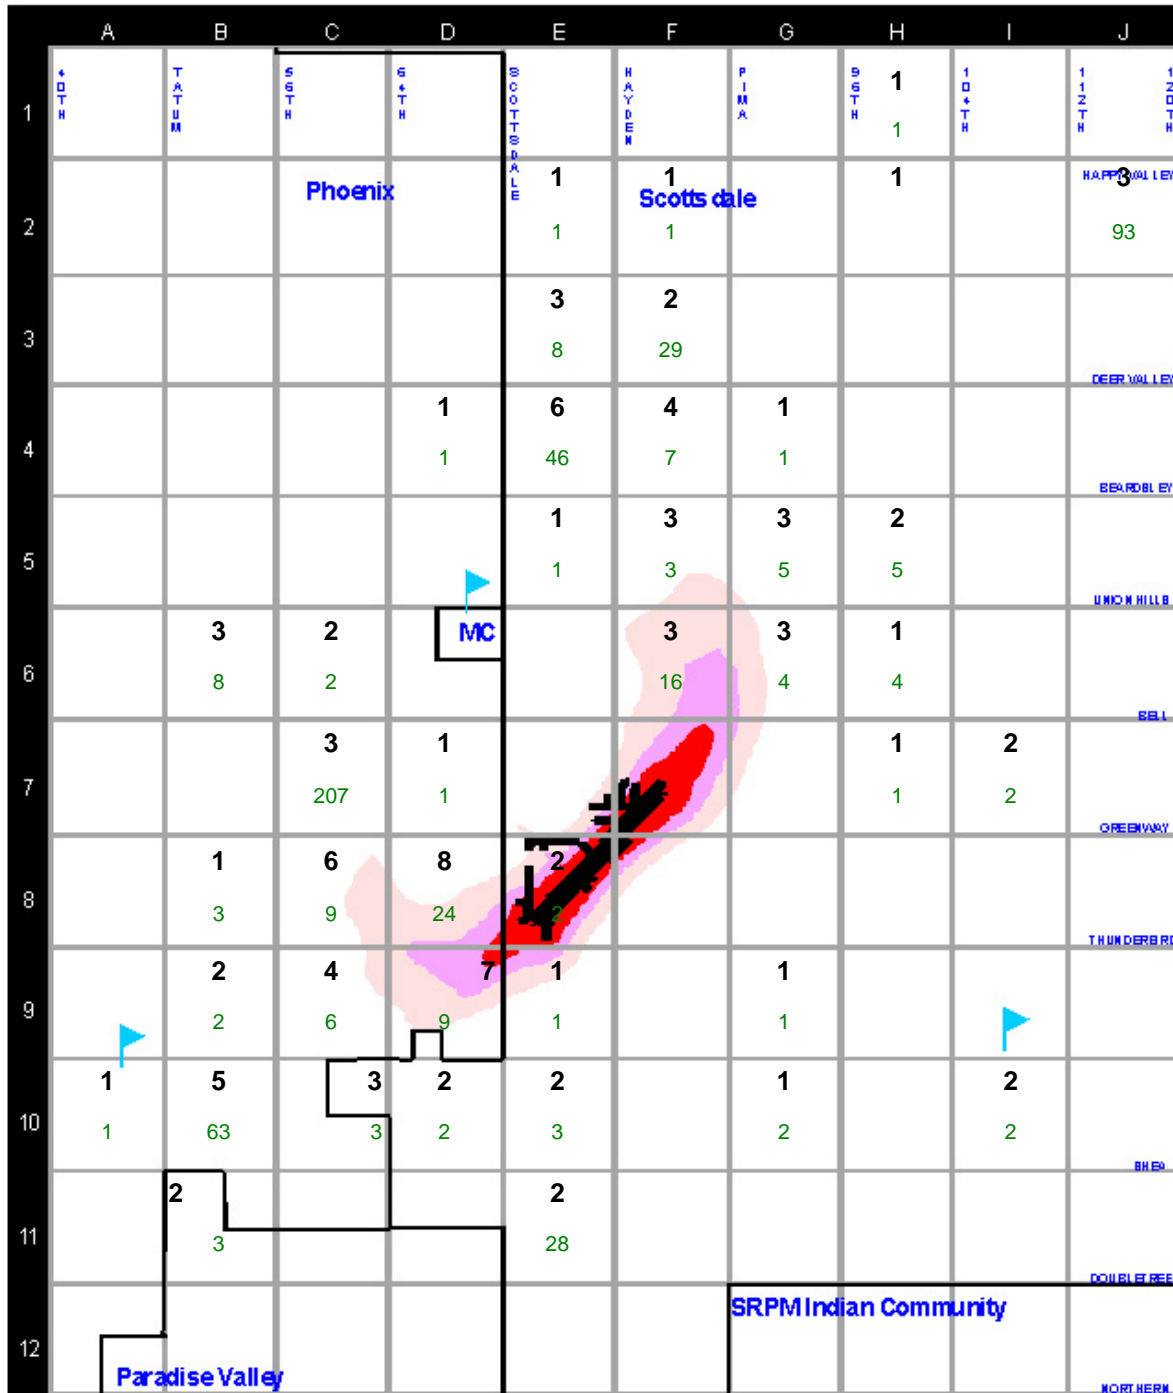

1st Quarter Complaint Comparison

This table shows the total complaints received in the "local" area for this quarter along with a comparison of the same quarter the previous year.

Aircraft Noise Complaint Map

Complaints and complainants within the Airport Influence Area

January 1, 2019 through March 31, 2019

The map below represents the Scottsdale Airport Influence Area. Each grid block indicates the total number of complaints (green - on bottom) received per square mile for the summary period, and the number of complainants or people (black - on top) who filed them. Please refer to the map legend below for other map features.

GRIDS NOT SHOWN: UNKNOWN=2/1, BEYOND GRID=2/6

LEGEND

- 55 DNL Contour
- 60 DNL Contour
- 65 DNL Contour
- Reporting Point
- City Limits

Complainants

Grid Key: █ Complaints

Monthly Noise Complaint History

Through March 31, 2019