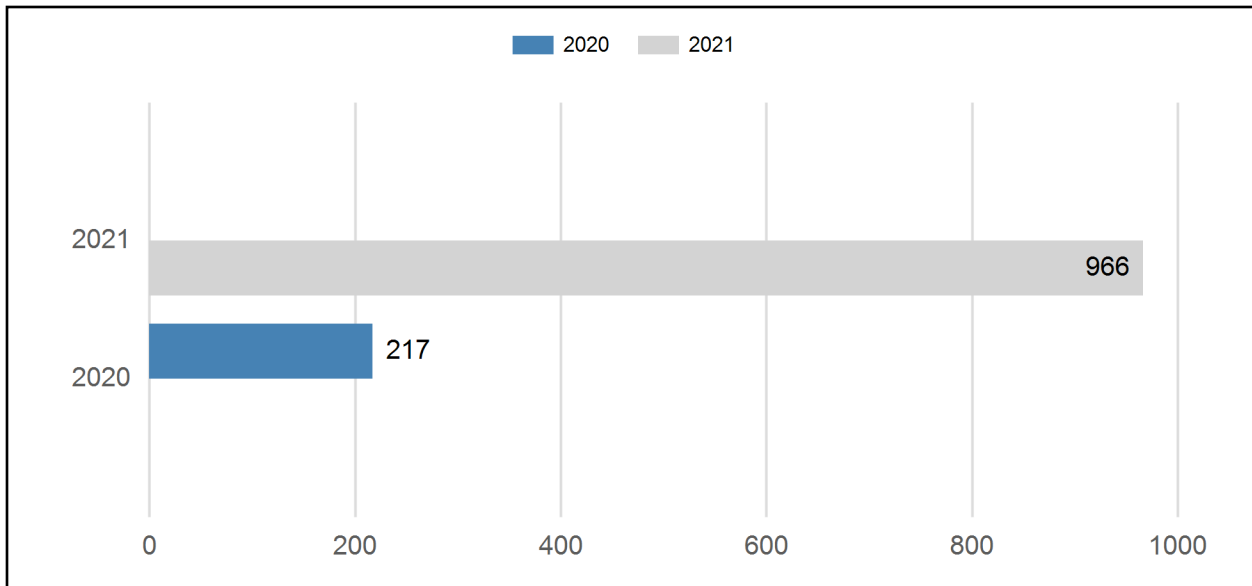

Total Complainant Summary

Year-Quarter	Complainants (Repeat)	Complainants (New)	Total	Percent New
2021 - Qtr 4	43	46	89	52%

This table reflects the number of complainants for "local" complaints received this quarter.

4th Quarter Complaint Comparison

This table shows the total complaints received in the "local" area for this quarter along with a comparison of the same quarter the previous year.

Aircraft Noise Complaint Map

Complaints and complainants within the Airport Influence Area

October 1, 2021 through December 31, 2021

The map below represents the Scottsdale Airport Influence Area. Each grid block indicates the total number of complaints (green - on bottom) received per square mile for the summary period, and the number of complainants or people (black - on top) who filed them. Please refer to the map legend below for other map features.