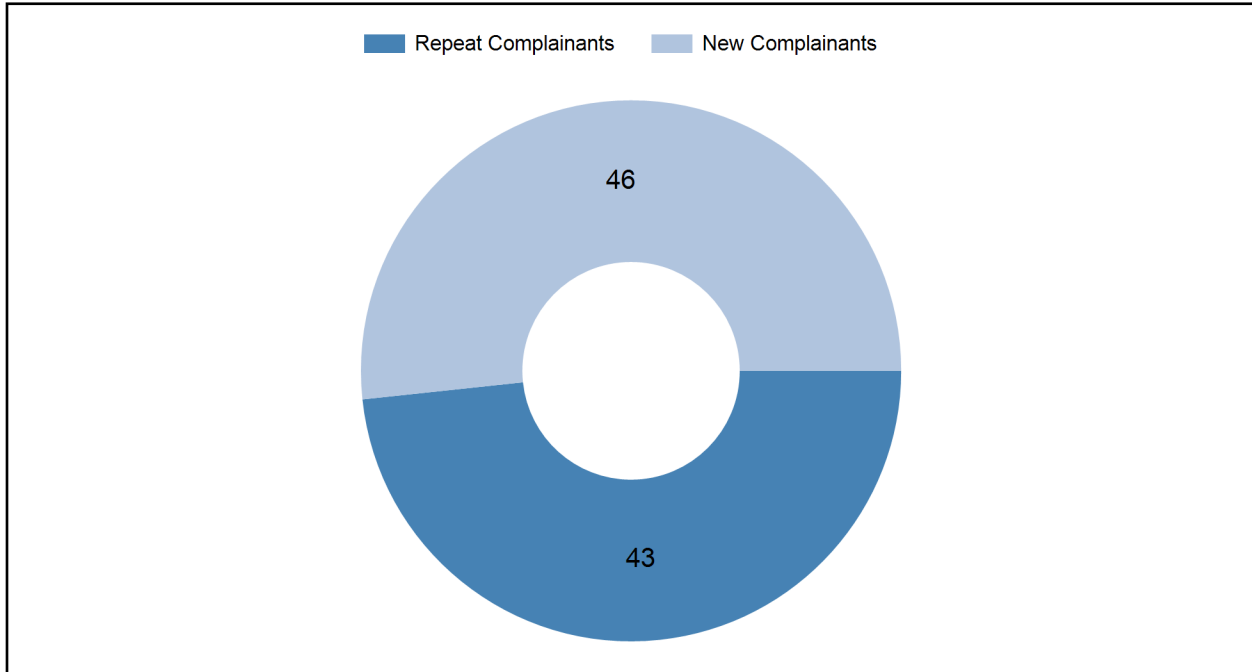

Total Complainant Summary

Year-Quarter	Complainants (Repeat)	Complainants (New)	Total	Percent New
2021 - Qtr 4	43	46	89	52%

This table reflects the number of complainants for "local" complaints received this quarter.

Complaints and complainants within the Airport Influence Area

October 1, 2021 through December 31, 2021

The map below represents the Scottsdale Airport Influence Area. Each grid block indicates the total number of complaints (green - on bottom) received per square mile for the summary period, and the number of complainants or people (black - on top) who filed them. Please refer to the map legend below for other map features.