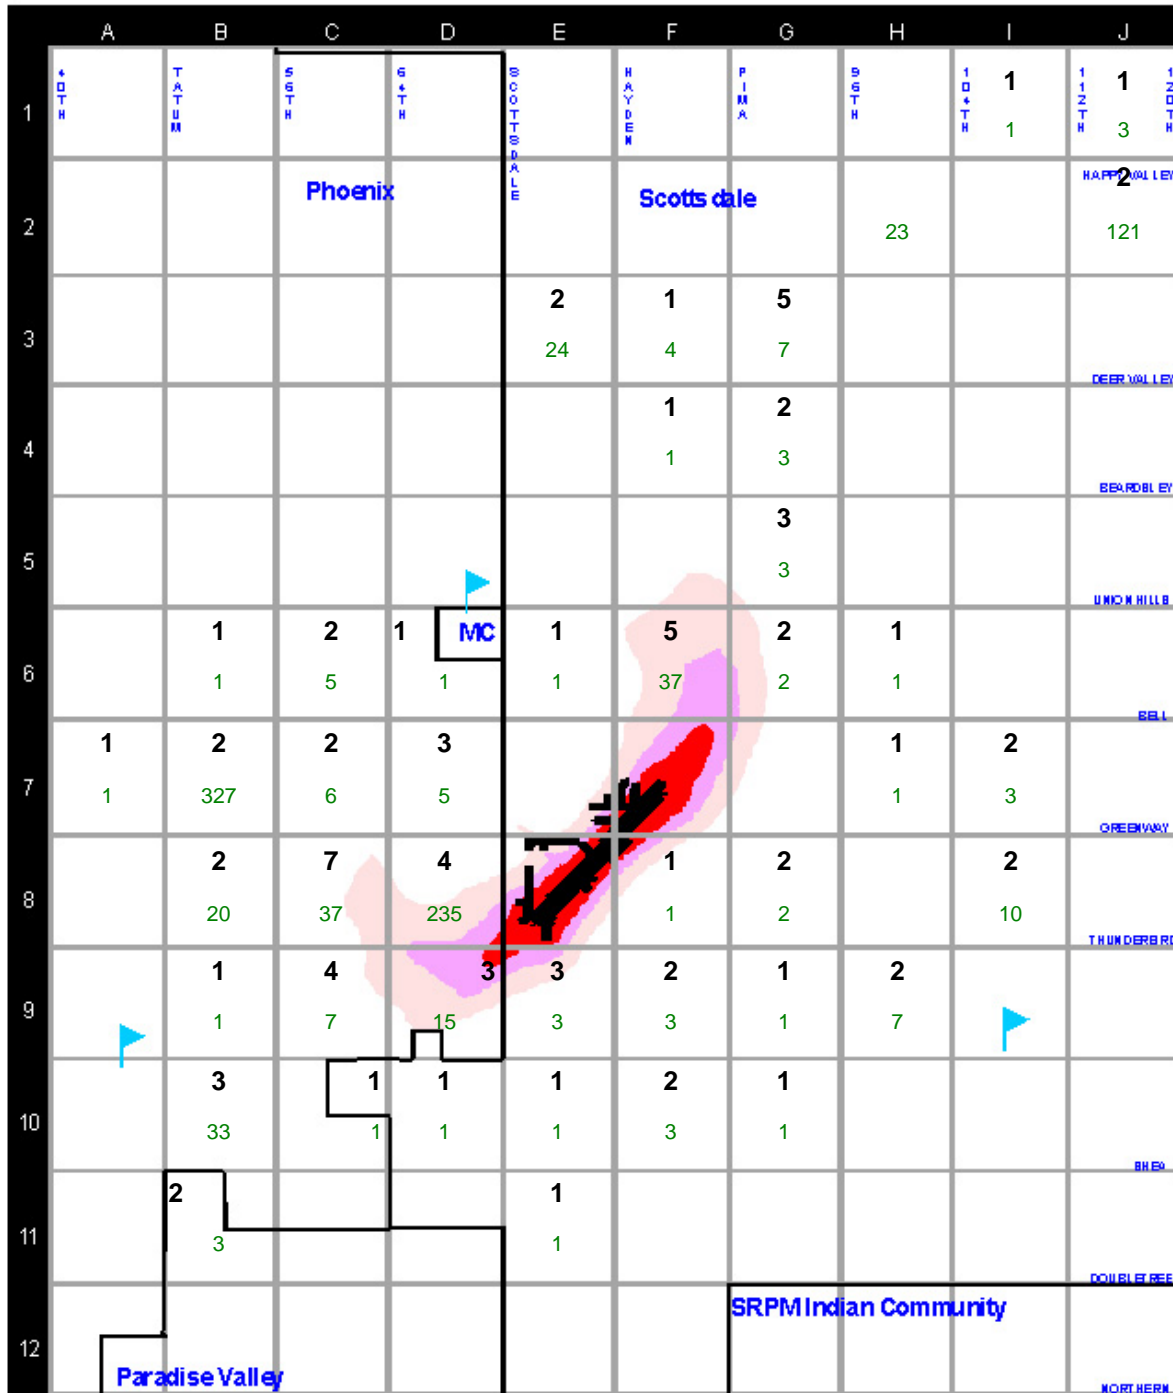

4th Quarter Complaint Comparison

This table shows the total complaints received in the "local" area for this quarter along with a comparison of the same quarter the previous year.

Aircraft Noise Complaint Map

Complaints and complainants within the Airport Influence Area

October 1, 2021 through December 31, 2021

The map below represents the Scottsdale Airport Influence Area. Each grid block indicates the total number of complaints (green - on bottom) received per square mile for the summary period, and the number of complainants or people (black - on top) who filed them. Please refer to the map legend below for other map features.

GRIDS NOT SHOWN: UNKNOWN=2/1, BEYOND GRID=2/6

LEGEND

- 55 DNL Contour
- 60 DNL Contour
- 65 DNL Contour
- Reporting Point
- City Limits

Grid Key:

- Complainants
- Complaints

Monthly Noise Complaint History