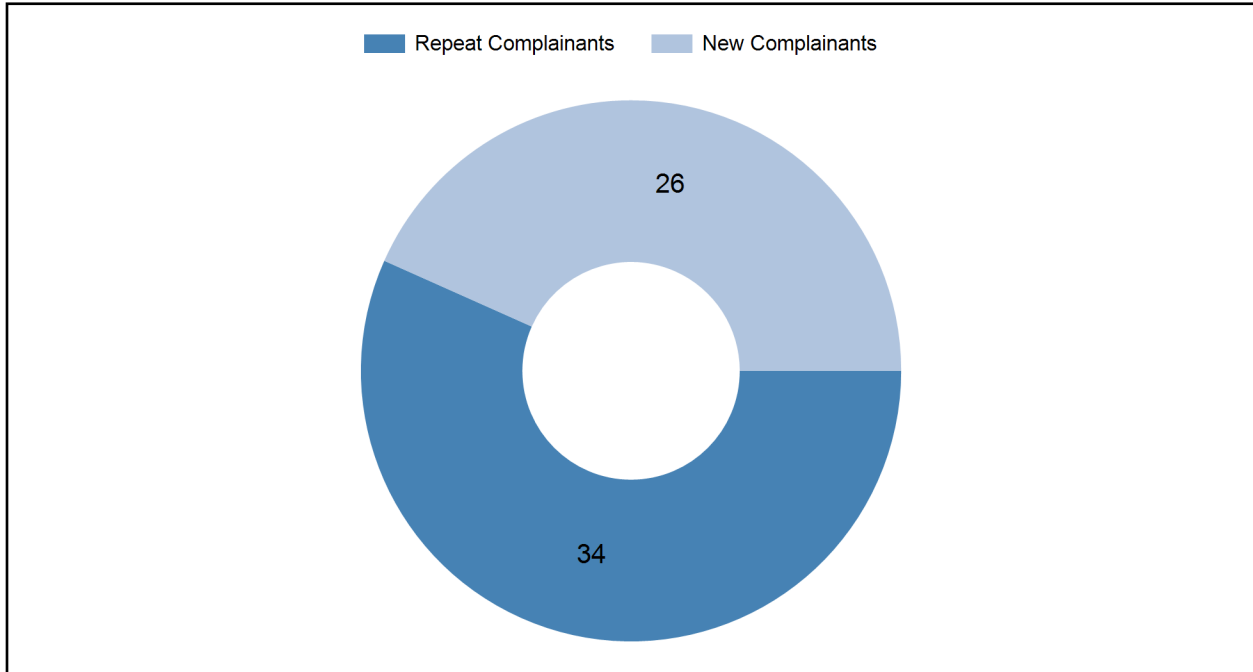

Total Complainant Summary

Year-Quarter	Complainants (Repeat)	Complainants (New)	Total	Percent New
2022 - Qtr 4	34	26	60	43%

This table reflects the number of complainants for "local" complaints received this quarter.