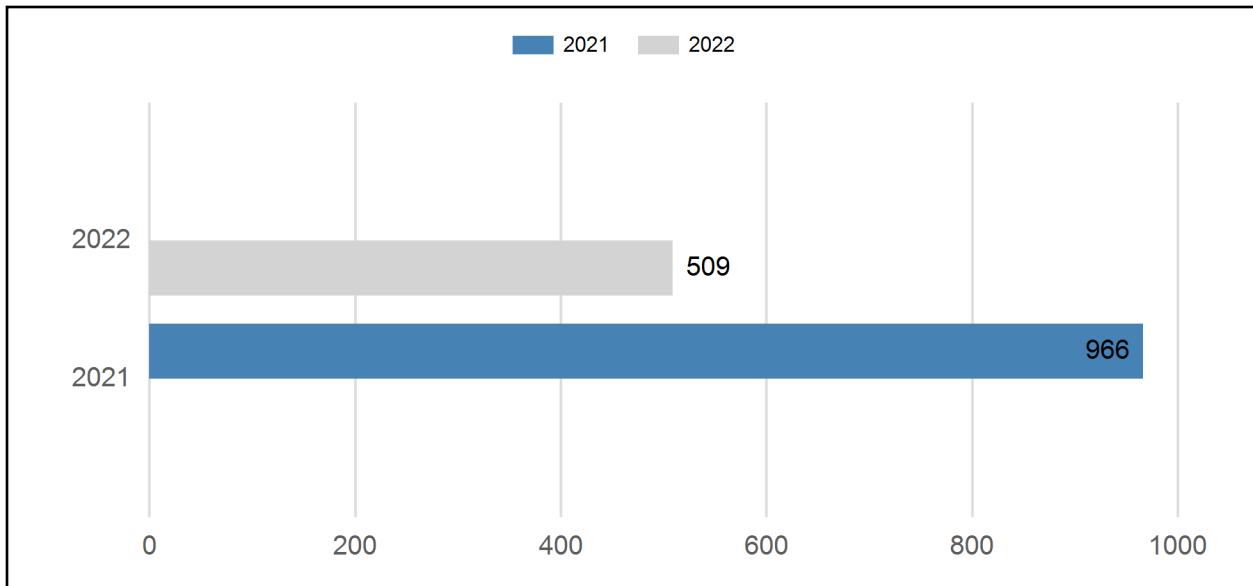

Total Complainant Summary

Year-Quarter	Complainants (Repeat)	Complainants (New)	Total	Percent New
2022 - Qtr 4	34	26	60	43%

This table reflects the number of complainants for "local" complaints received this quarter.

4th Quarter Complaint Comparison

This table shows the total complaints received in the "local" area for this quarter along with a comparison of the same quarter the previous year.

Aircraft Noise Complaint Map

Complaints and complainants within the Airport Influence Area

October 1 through December 31, 2022

The map below represents the Scottsdale Airport Influence Area. Each grid block indicates the total number of complaints (green - on bottom) received per square mile for the summary period, and the number of complainants or people (black - on top) who filed them. Please refer to the map legend below for other map features.