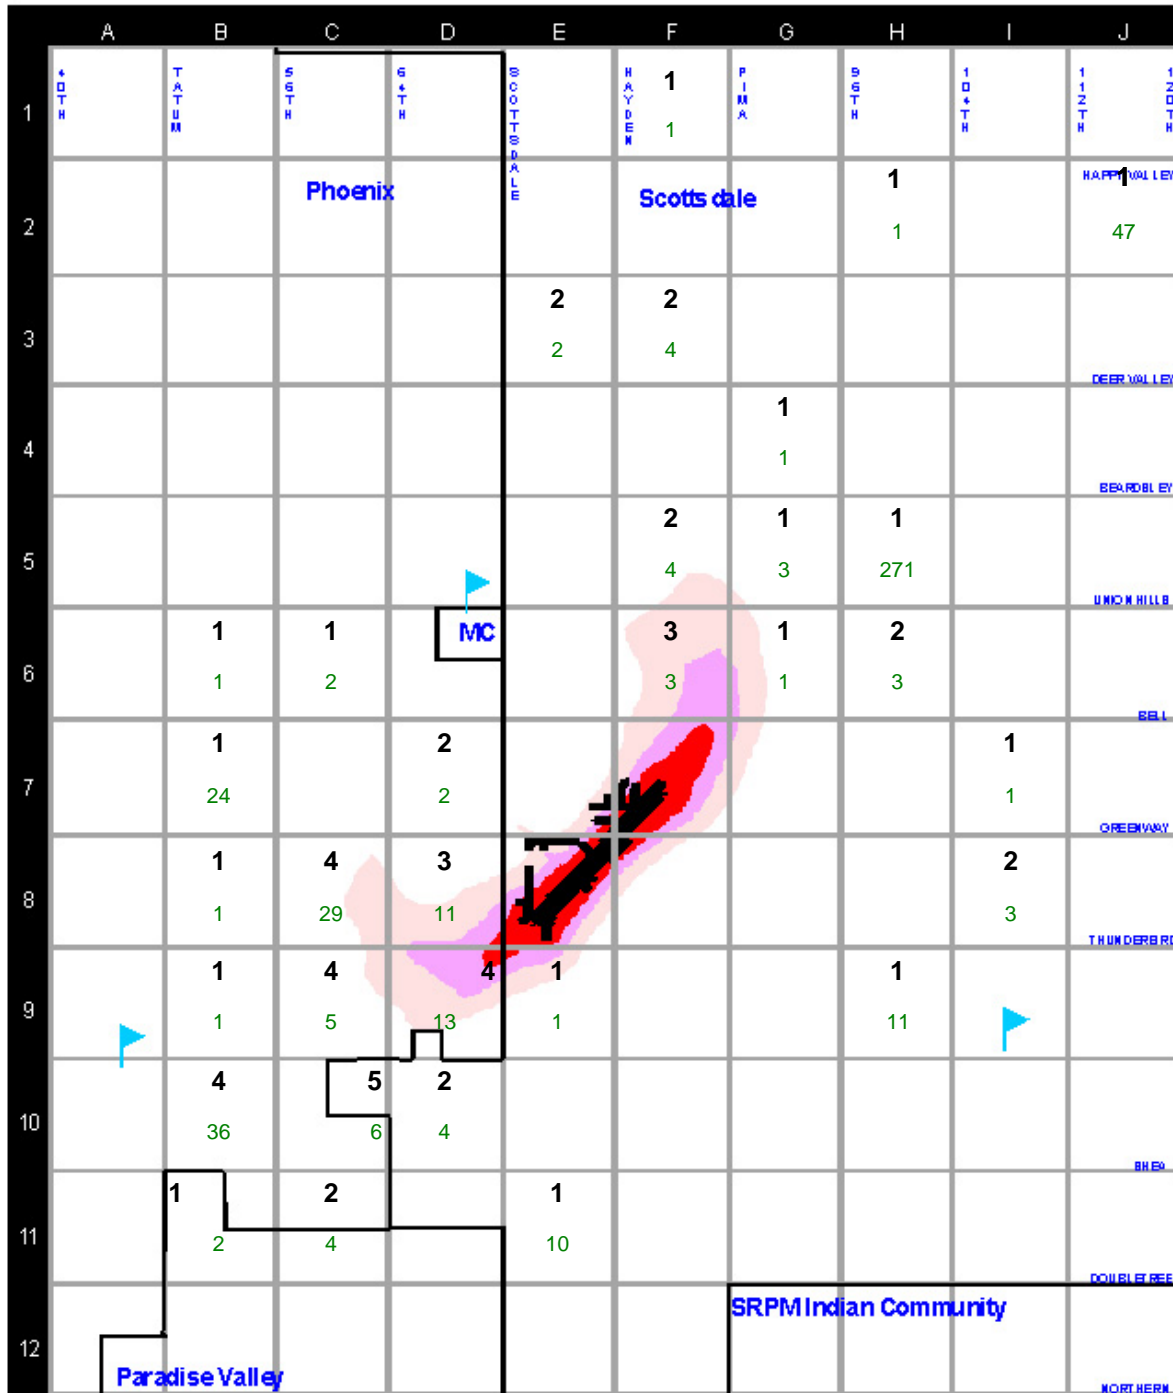

4th Quarter Complaint Comparison

This table shows the total complaints received in the "local" area for this quarter along with a comparison of the same quarter the previous year.

Aircraft Noise Complaint Map

Complaints and complainants within the Airport Influence Area

October 1 through December 31, 2022

The map below represents the Scottsdale Airport Influence Area. Each grid block indicates the total number of complaints (green - on bottom) received per square mile for the summary period, and the number of complainants or people (black - on top) who filed them. Please refer to the map legend below for other map features.

GRIDS NOT SHOWN: UNKNOWN=2/1, BEYOND GRID=2/6

LEGEND

- 55 DNL Contour
- 60 DNL Contour
- 65 DNL Contour
- Reporting Point
- City Limits

Grid Key:

- Complainants
- Complaints

Monthly Noise Complaint History