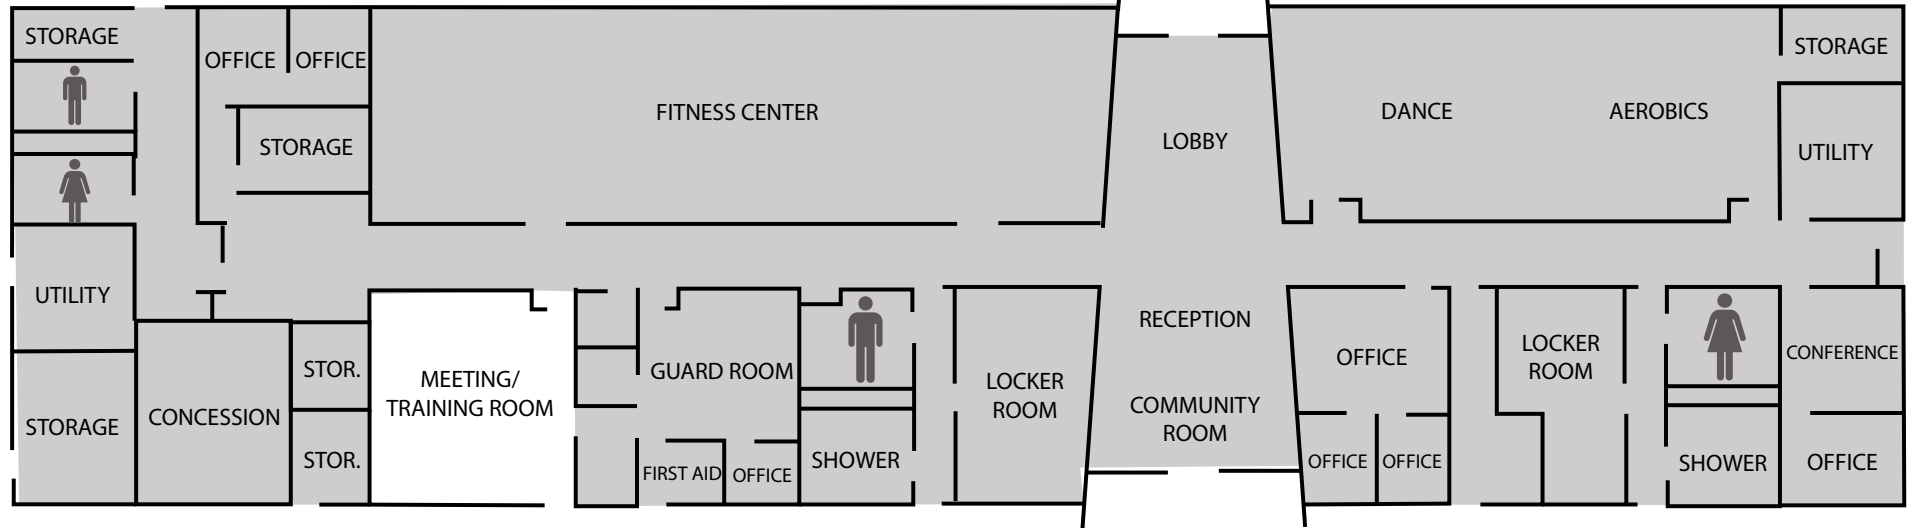

P A R K I N G

SKATE
PARK

Vicinity Map

■ Non-reservable

P O O L S

MCDOWELL MOUNTAIN RANCH PARK & AQUATIC CENTER

15525 N. Thompson Peak Pkwy.