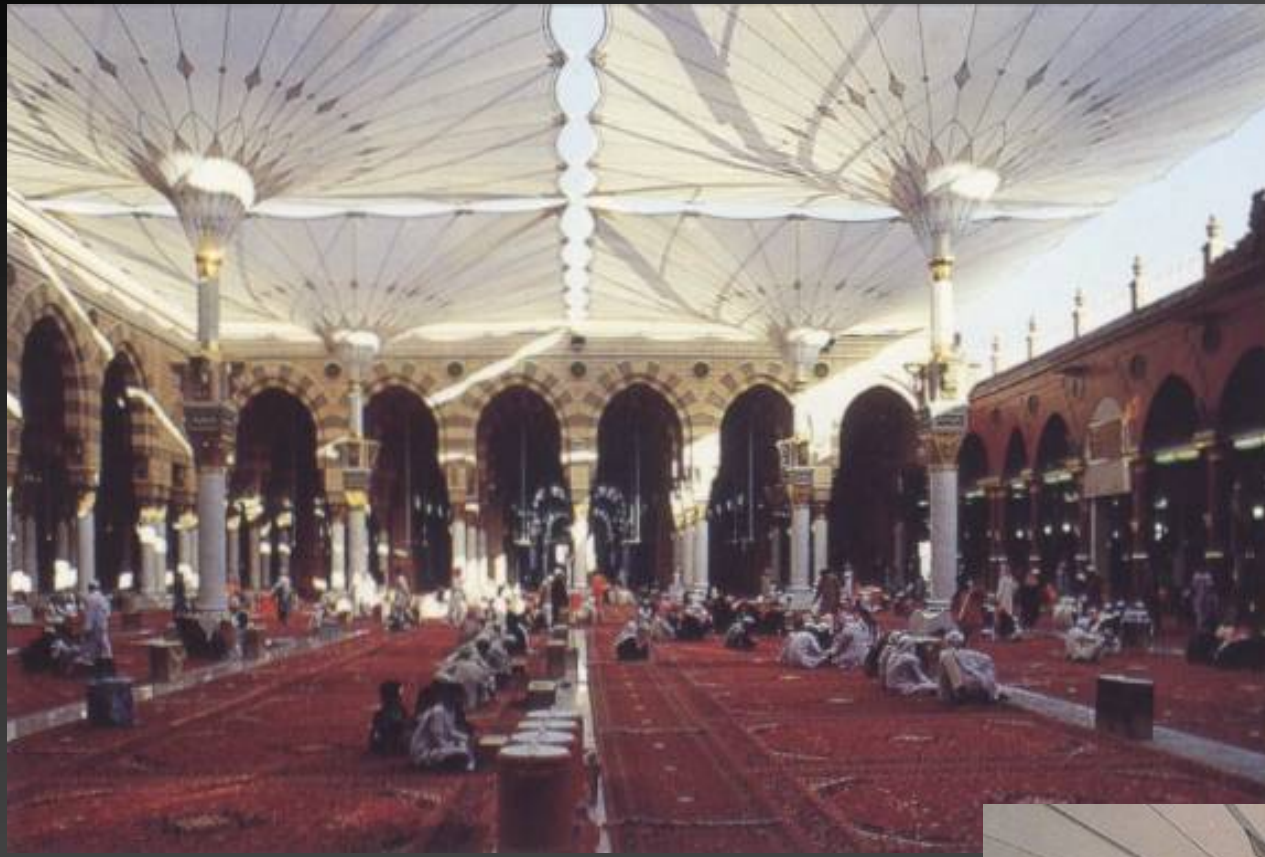

Umbrellas open in unison

Umbrellas in open position