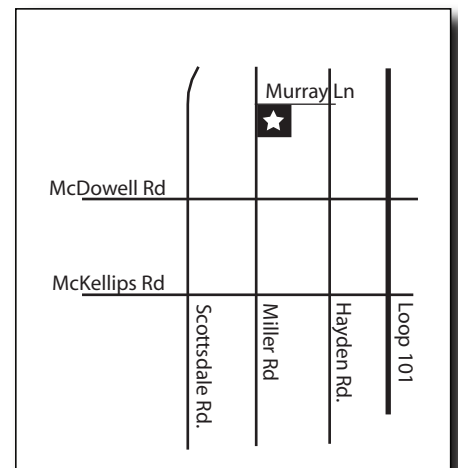

# ELDORADO COMMUNITY CENTER

2311 N. Miller Rd.  
(480) 312-2483

 NON-RESERVABLE SPACE

ELDORADO COMMUNITY CENTER