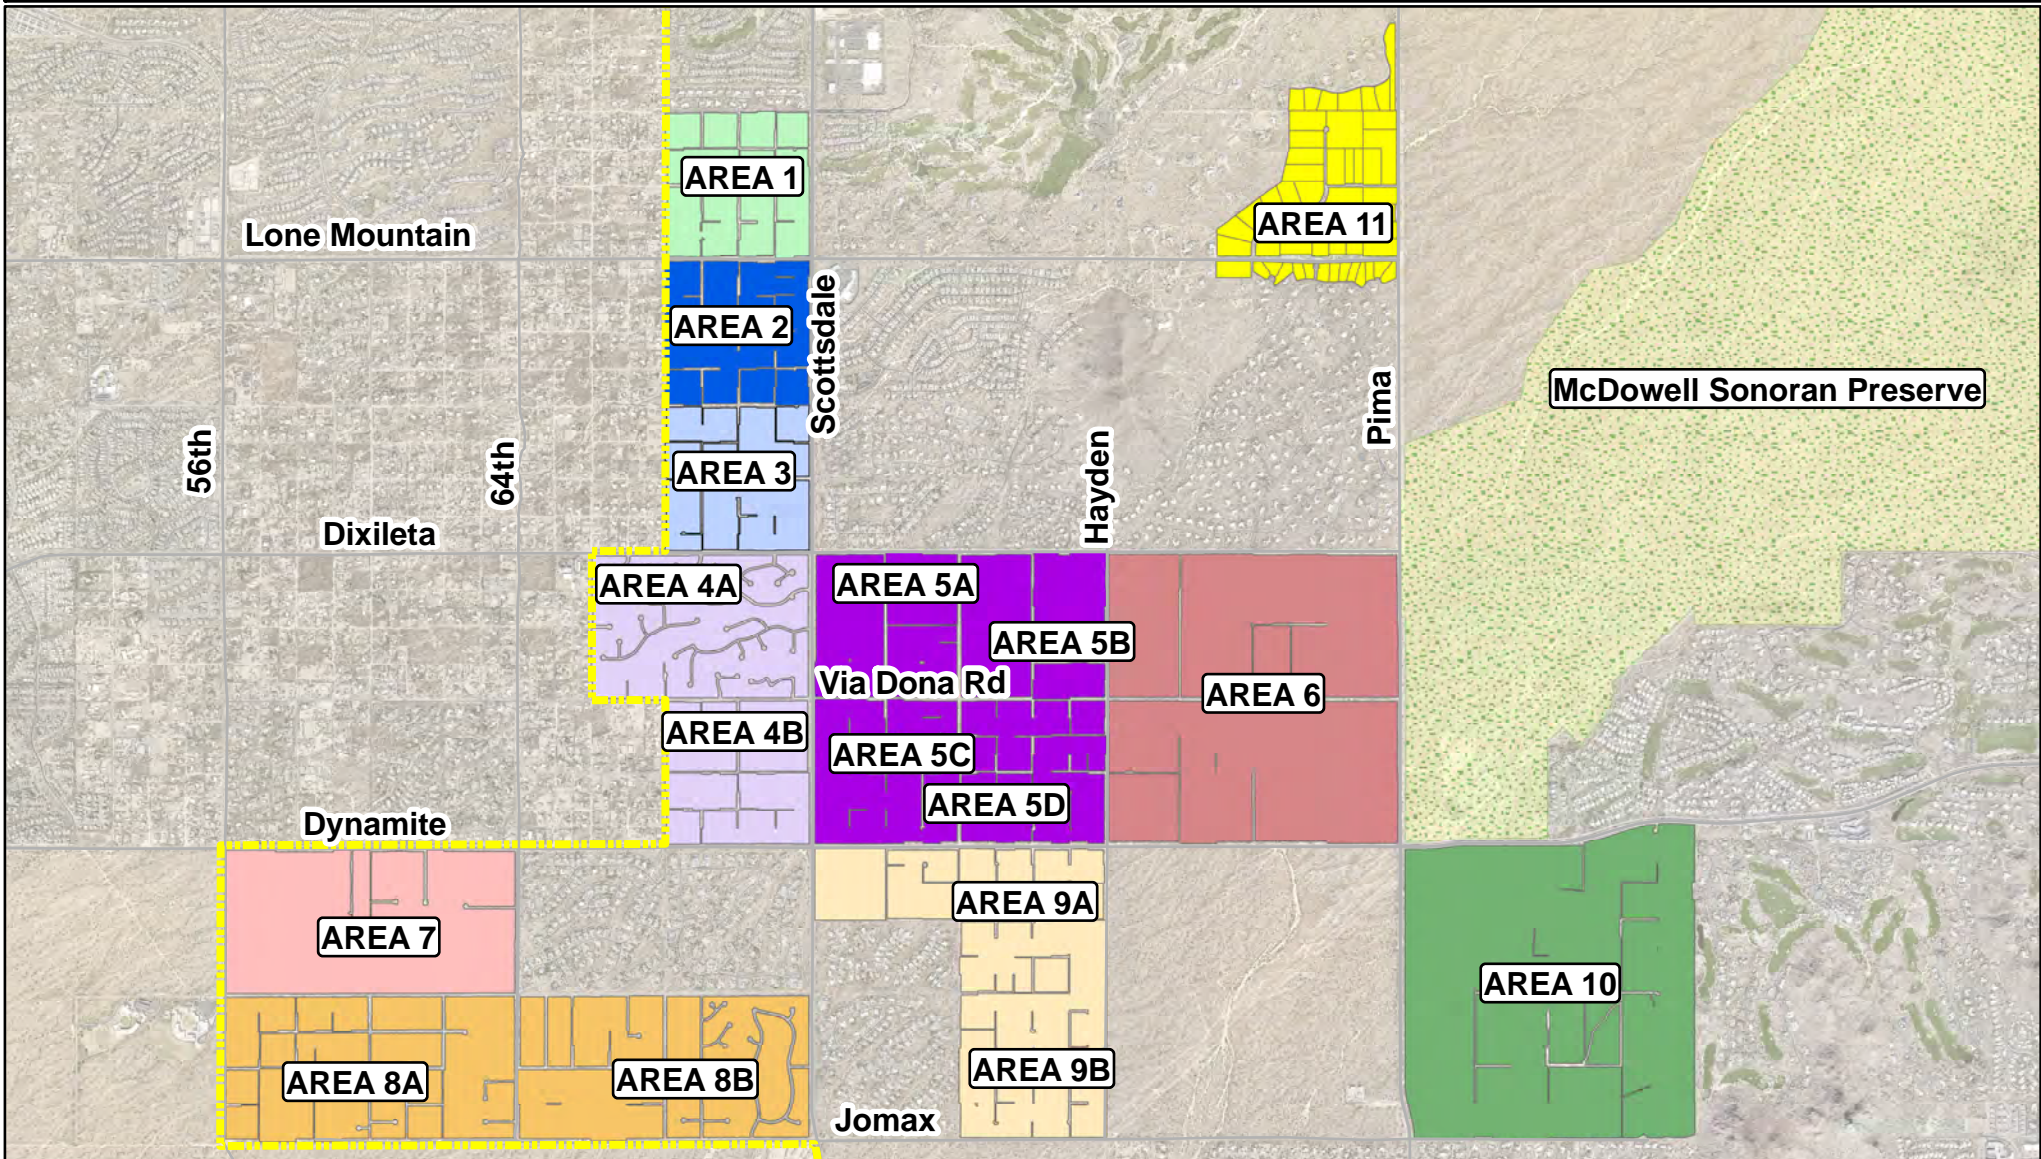

# Desert Foothills Area - Overview Map

## Local Area Infrastructure Plans

- - - - - City Boundary  
 Preserve

0 1 2 Miles

Notice: This document is provided for general information purposes only. The City of Scottsdale does not warrant its accuracy, completeness, or suitability for any particular purpose. It should not be relied upon without field verification.